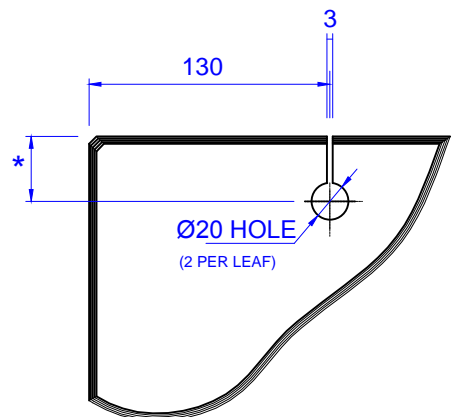

GLASS DOOR HEIGHT =
F.F.L TO UNDERSIDE
OF COWL + 50 - 10mm

35 (FOR 10 -12mm GLASS)
* 40 (FOR 15mm GLASS)

GLASS DRILLING DETAIL

NOTES:

- * Do not scale
- * Unless otherwise stated all dimensions in millimeters
- * FFL - Finished Floor Level (including carpets etc.)

TITLE

LS220B FRAMELESS
GLASS DOOR DETAIL

SCALE 1 : 2

DATE 20/08/15

DRG. NO. Isl-bl002