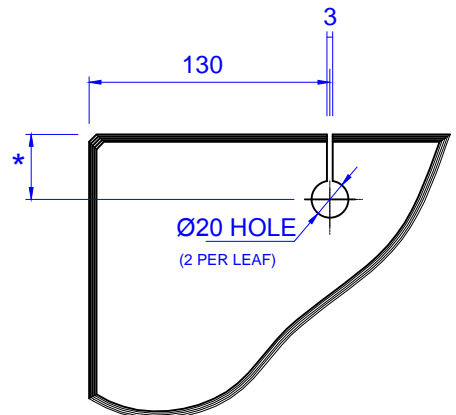

GLASS DOOR HEIGHT =
F.F.L TO UNDERSIDE
OF COWL + 50 - 10mm

35 (FOR 10 -12mm GLASS)
* 40 (FOR 15mm GLASS)

GLASS DRILLING DETAIL

NOTES:

- * Do not scale
- * Unless otherwise stated all dimensions in millimeters
- * FFL - Finished Floor Level (including carpets etc.)