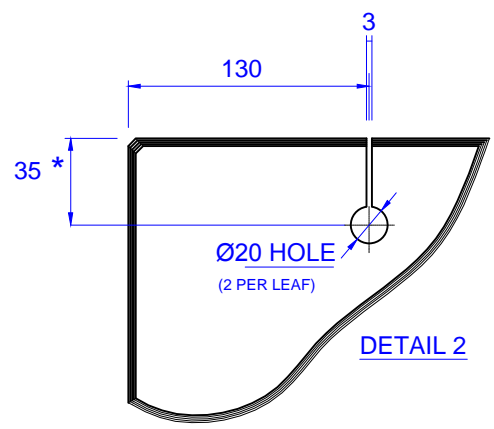

LEADING EDGE BOTTOM CORNER OF DOOR NO.1

35 (FOR 10 -12mm GLASS)  
\* 40 (FOR 15mm GLASS)  
**GLASS DRILLING DETAIL**

NOTES:

- \* Do not scale
- \* Unless otherwise stated all dimensions in millimeters
- \* FFL - Finished Floor Level (including carpets etc.)